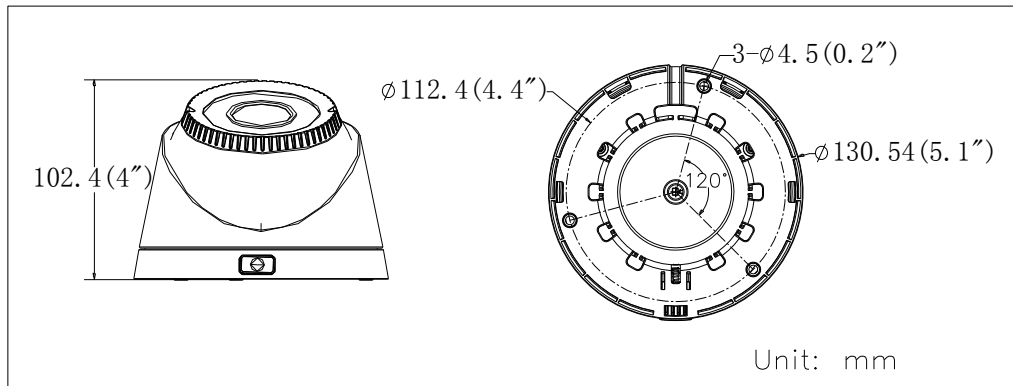

Order Models

DS-2CE56D5T-IR3Z

Dimensions