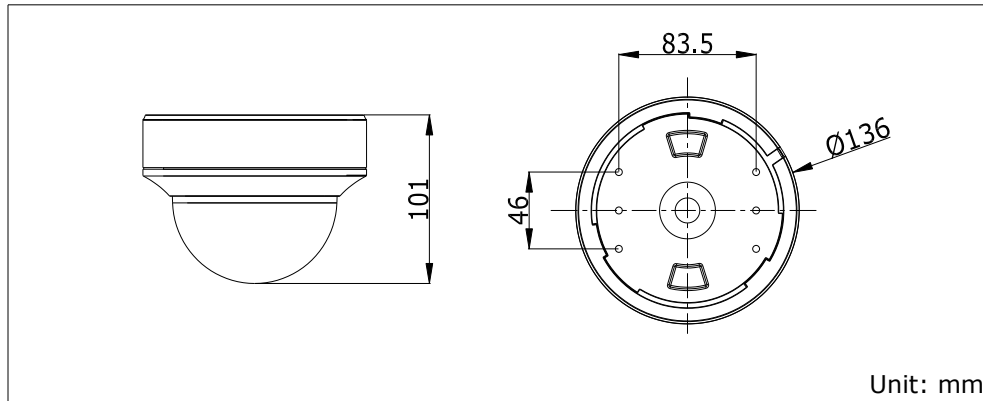

## Specifications

<b>Camera</b>	
Image Sensor	2MP CMOS Image Sensor
Signal System	PAL/NTSC
Effective Pixels	1944(H)*1092(V)
Min. illumination	0.01 Lux @ (F1.2,AGC ON),0 Lux with IR; 0.014 Lux @ (F1.4,AGC ON),0 Lux with IR
Shutter Time	1/25(1/30)s to 1/50,000s
Lens	Motorized VF lens; 2.8 - 12 mm @ F1.4
	Angle of view: 103° - 32.1°
Lens Mount	φ14
Day & Night	ICR
Angle Adjustment	Pan: 0 - 355°, Tilt: 0 - 75°, Rotation: 0 - 355°
Synchronization	Internal synchronization
WDR	120dB
Video Frame Rate	1080p@25fps/1080p@30fps
HD Video Output	1 Analog HD output
CVBS Output	1Vp-p Composite Output(75Ω/BNC)
S/N Ratio	> 62dB
<b>Menu</b>	
Scene	Indoor, Outdoor, Indoor1, LOW-LIGHT
Camera ID	On/off (15 characters, position programmable)
AGC	Support
D/N Mode	Color/BW/EXT
White Balance	ATW, AWC-SET, Indoor, Outdoor, Manual
Privacy Mask	On/Off, maximum 8 zones
Motion Detection	On/Off, maximum 4 zones
BLC	Support
Anti-flicker	On/Off
Language	English, Japanese, CHN1, CHN2, Korean, German, French, Italian, Spanish, Polish, Russian, Portuguese, Dutch, Turkish, Hebrew and Arabic
Functions	HSBLC, Digital noise reduction, Digital zoom(62x), Slow shutter, Mirror, Defog, Defect pixel correction, SMART D-ZOOM
<b>General</b>	
Operating Conditions	-20 °C - 45 °C (-4 °F - 113 °F), Humidity 90% or less (non-condensing)
Power Supply	12 VDC± 15%, 24 VAC± 15%
Power Consumption	Max. 6W
IR Range	Up to 30m
Communication	Up the coax, Protocol: Pelco-C(CVBS output), HIKVISION-C(TVI output)
Dimensions	Φ 136 × 101 mm (Φ 5.35" × 3.98")
Weight	560 g

## Dimensions