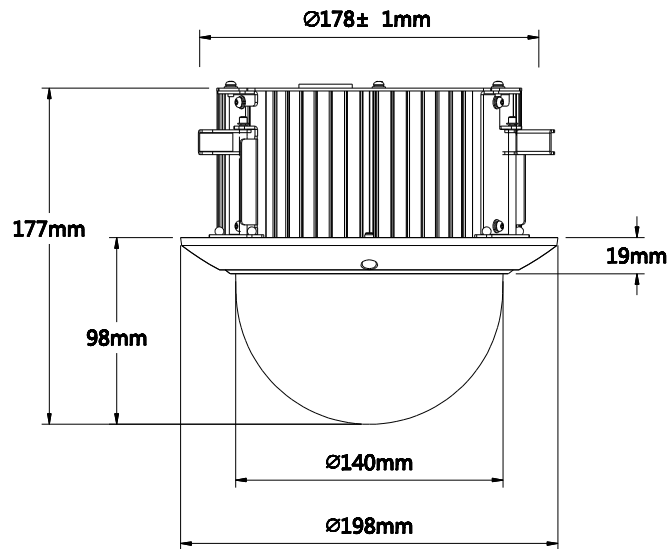

DH-SD52C430U-HN

Dimensions (mm)

Dahua Technology Co., Ltd.

1199 BinAn Road, Binjiang District, Hangzhou, China

Tel: +86-571-87688883

Fax: +86-571-87688815

Email: overseas@dahuatech.com

www.dahuasecurity.com

*Design and specifications are subject to change without notice.

© 2015 Dahua Technology