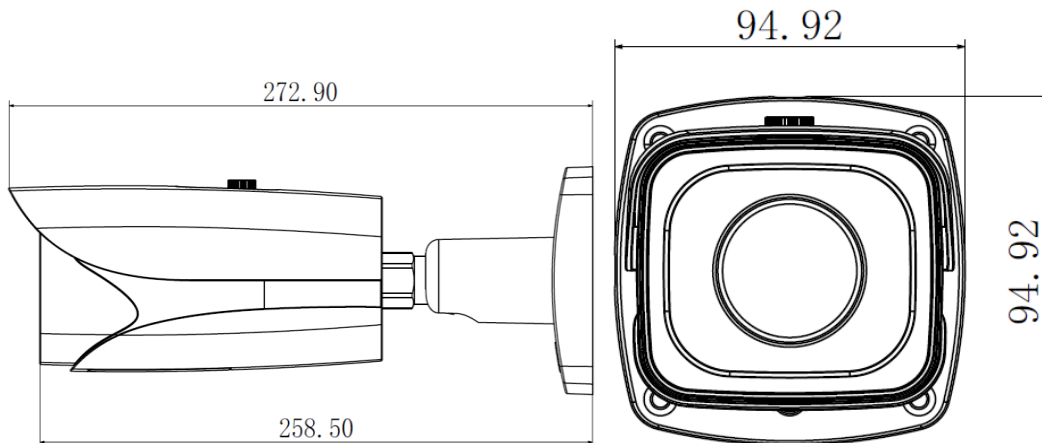

## Technical Specifications

<b>Model</b>		<b>DH-IPC-HFW5220E-Z</b>
<b>Camera</b>		
Image Sensor	1/2.8" 2Megapixel progressive scan CMOS	
Effective Pixels	1920(H) x 1080(V)	
Scanning System	Progressive	
Electronic Shutter Speed	Auto/Manual, 1/3(4)~1/10000s	
Min. Illumination	0.01Lux/F1.4(Color),0Lux/F1.4(IR on)	
S/N Ratio	More than 50dB	
Video Output	1 port	
<b>Camera Features</b>		
Max. IR LEDs Length	50m	
Day/Night	Auto(ICR) / Color / B/W	
Backlight Compensation	BLC / HLC /DWDR	
White Balance	Auto/Manual	
Gain Control	Auto/Manual	
Noise Reduction	3D	
Privacy Masking	Up to 4 areas	
<b>Lens</b>		
Focal Length	2.7mm~12mm	
Max Aperture	F1.4	
Focus Control	Motorized	
Angle of View	H: 99°~34°	
Lens Type	Motorized/ Auto Iris(DC)	
Mount Type	Board-in Type	
<b>Video</b>		
Compression	H.264/MJPEG	
Resolution	1080P(1920x1080)/1.3M(1280x960)/720P(1280x720)/D1(704x576 /704x480)/CIF(352x288/352x240)	
Frame Rate	Main Stream	1080P/720P(1 ~ 25/30fps)
	Sub Stream	D1/CIF(1 ~ 25/30fps)
	Third Stream	720P(1~13/7fps)
Bit Rate	H.264: 16K ~ 10Mbps	
Corridor Mode	Support	
<b>Smart Function</b>		
Smart detection	Tripwire	
	Intrusion	
	Scene change	
	Face detect	
<b>Audio</b>		
Compression	G.711a/ G.711u/ PCM/AAC	
Interface	1/1 channel In/Out	
<b>Smart Function</b>		

## Dimensions (mm)