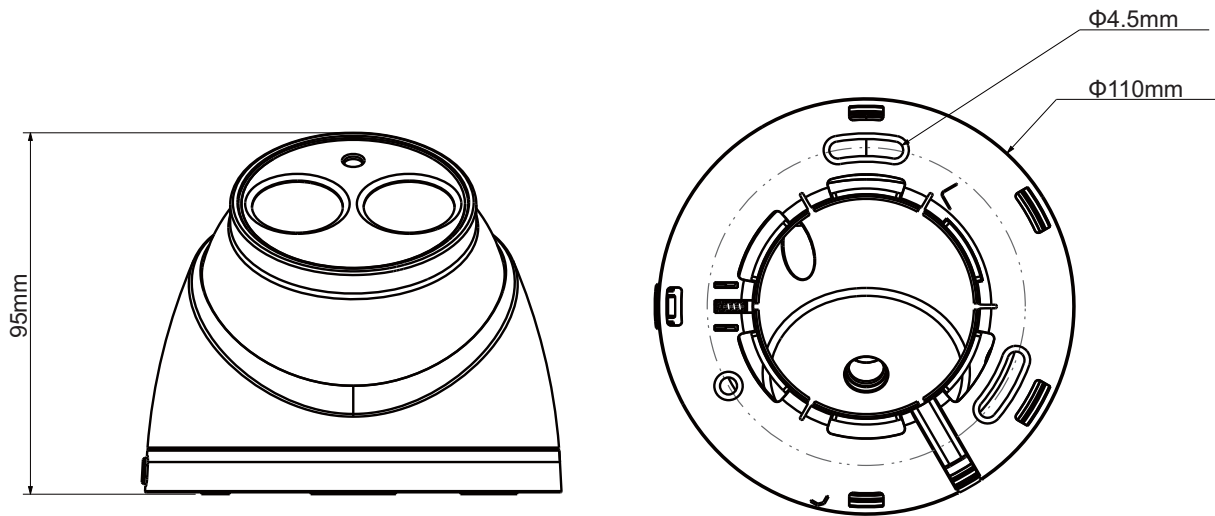

DH-HAC-HDW2221E

Dimensions (mm)

Accessories (optional)

PFB200W	PFA136	PFA152

Dahua Technology Co., Ltd.

1199 BinAn Road, Binjiang District, Hangzhou, China

Tel: +86-571-87688883

Fax: +86-571-87688815

Email: overseas@dahuatech.com

www.dahuasecurity.com

*Design and specifications are subject to change without notice.

© 2014 Dahua Technology Co., Ltd.